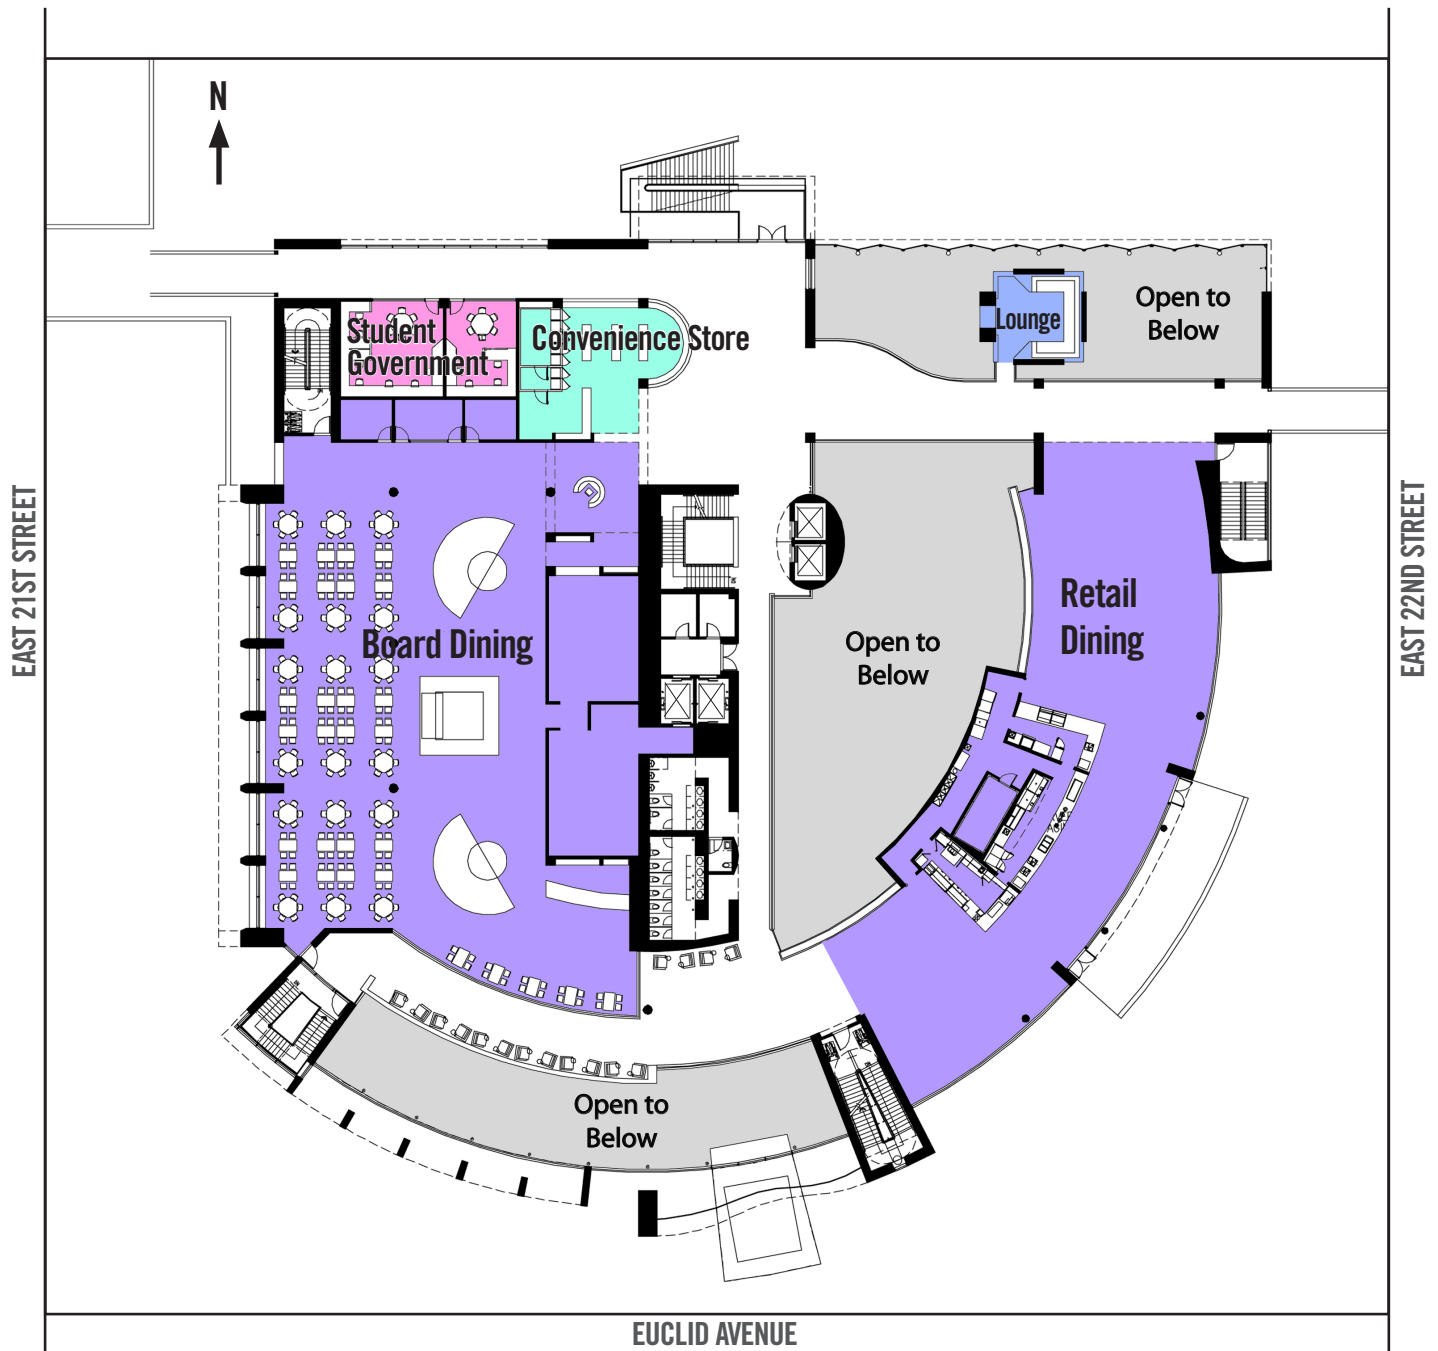

# CSU STUDENT CENTER – SECOND FLOOR

Cleveland State University  
*engaged learning*

2121 EUCLID AVENUE  
CLEVELAND, OHIO 44115