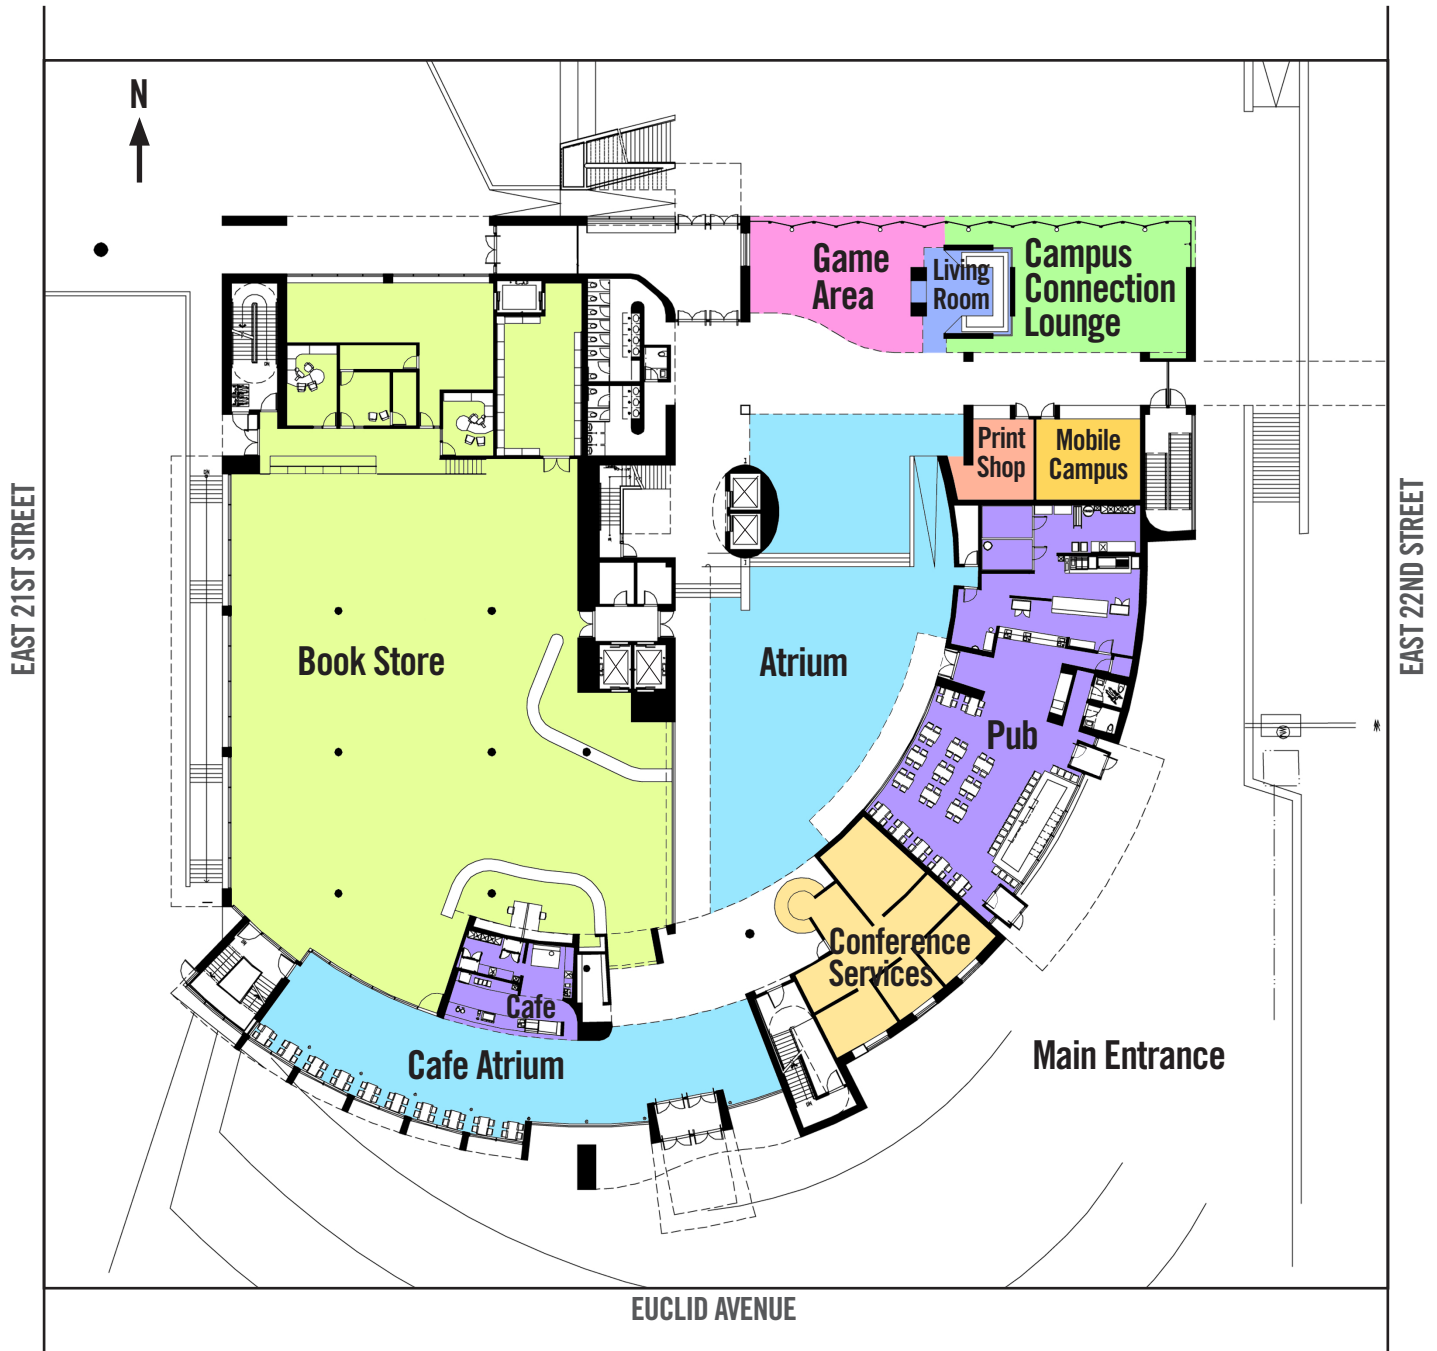

# CSU STUDENT CENTER – FIRST FLOOR

Cleveland State University  
*engaged learning*

2121 EUCLID AVENUE  
CLEVELAND, OHIO 44115