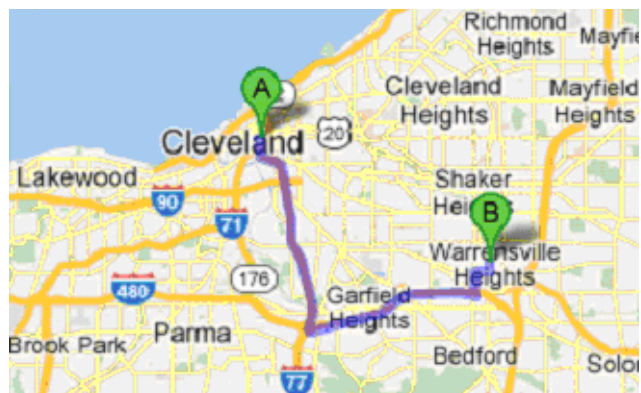

Warrensville Branch Library
Cuyahoga County Public Library
 4415 Northfield Road
 Warrensville Heights, Ohio 44128-4603

Branch Manager: Jesse Sanders
jsanders@cuyahogalibrary.org
Homework Center Supervisor: Maria Trivisonno
mtrivisonno@cuyahogalibrary.org
Homework Center Coordinator Contact:
 Charlotte Hartman
chartman@cuyahogalibrary.org

Tutoring Hours:
 M-TH 4:00-6:30pm
Phone: 216-464-5280
Fax: 216-464-6475

[Enter Your Own Directions in Google Maps](#)

Driving directions to 4415 Northfield Rd, Warrensville Heights, OH 44128

- A** Cleveland State University
 Cleveland State University
 1960 E 24th St, Cleveland, OH 44115
1. Head west on Euclid Ave toward E 18th St 82 ft
 2. Take the 1st left onto E 18th St 0.2 mi
 3. Turn right onto Carnegie Ave 269 ft
 4. Take the 1st left onto E 14th St 0.4 mi
 5. Take the 1st left onto Orange Ave 0.5 mi
 6. Take the Interstate 77 S ramp to Interstate 71/Akron 148 ft
 7. Keep right at the fork and merge onto I-77 S 5.6 mi
 8. Take exit 156 to merge onto I-480 E toward Youngstown 6.0 mi
 9. Take exit 25A-25B-25C for Northfield Rd/ OH-43/OH-8 toward Warrensville Road 0.2 mi
 10. Keep left at the fork to continue toward Warrensville Center Rd 0.3 mi
 11. Keep right at the fork and merge onto Warrensville Center Rd 0.9 mi
 12. Turn right onto Emery Rd 0.5 mi
 13. Take the 1st left onto Northfield Rd
 Destination will be on the right 0.3 mi
- B** 4415 Northfield Rd
 Warrensville Heights, OH 44128
 Travel Time: About 21 minutes (15mi)

Transit directions to 4415 Northfield Rd, Warrensville Heights, OH 44128

- A** Cleveland State University
 1960 E 24th St, Cleveland, OH 44115
- Walk** to E 14th St & Erie CT
 About 6 mins (0.3 mi)
- E 14th St & Erie CT**
15 Bus towards 15 Country Lane
 (55 mins, 83 stops)
- Ellacott Pky & Northfield Rd**
Walk to 4415 Northfield Rd, Warrensville Heights, OH 44128
 About 5 mins (0.2 mi)
- B** 4415 Northfield Rd
 Warrensville Heights, OH 44128
 Travel Time: About 1 hour