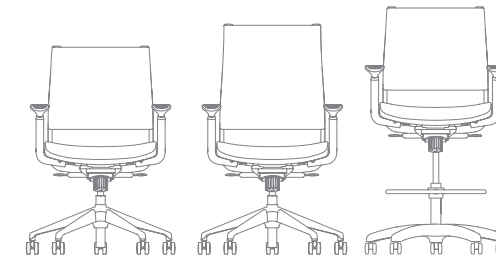

## Arm

Fixed

Height adjustable

Multi-adjustable (height/width)

Highback

Midback\*

Midback Stool\*

Wit

# specifications

MODEL	2222 Midback*	2723 Highback	Midback Stool* S1/S2
Overall Width Armless	25	25	27
Overall Width with Arms	26	26	27
Overall Depth	25	25	27
Overall Height	36.5	40.5	38.5/43
Seat Width	20.5	20.5	20.5
Seat Depth	17.5	17.5	17.5
Seat Height (mechanism)	(F/T) 17.5-21.25 (B) 16.63-20.38 (FE3) 17.75-21.5	(F/T) 17.5-21.25 (B) 16.63-20.38 (FE3) 17.75-21.5	18.63 - 26.25/ 22.38 - 32.63
Seat Height with Higher Cylinder (mechanism)	(F/T) 19-22.5 (B) 18-21.5 (FE3) 19-22.5	(F/T) 19-22.5 (B) 18-21.5 (FE3) 19-22.5	
Back Width	19	19	19
Back Height	19	23	19
Weight Armless	29 lbs.	29 lbs.	29 lbs.
Weight with Arms	33 lbs.	33 lbs.	33.5 lbs.
COM	1.1 yds.	1.1 yds.	1.1 yds.
COL	20 sq. ft.	20 sq. ft.	20 sq. ft.
Weight Capacity	300 lbs.	300 lbs.	300 lbs.

## Features

- Midback and highback task chairs and midback stool in two heights
- Standard adjustable lumbar support for personalized comfort
- Pull handle incorporated into frame for easy mobility
- Multiple mesh back colors: apple, aqua, desert, electric blue, fire, fog, grape, lemon, nickel, ocean, onyx, tangerine
- Black or silver back support color options
- Synchro mech for task environments, basic and swivel tilt for conference use
- Height adjustable, height/width adjustable and fixed arms for task work or collaboration
- Textured designer arms
- Optional seat depth adjustment extends seat to accommodate the length of the thighs
- Black or optional brushed aluminum base
- Waterfall seat promotes proper leg circulation
- 300 lb. weight capacity
- Lifetime Warranty on all structural components
- All options and 1000's of textiles ship in 2, 5 or 10 days