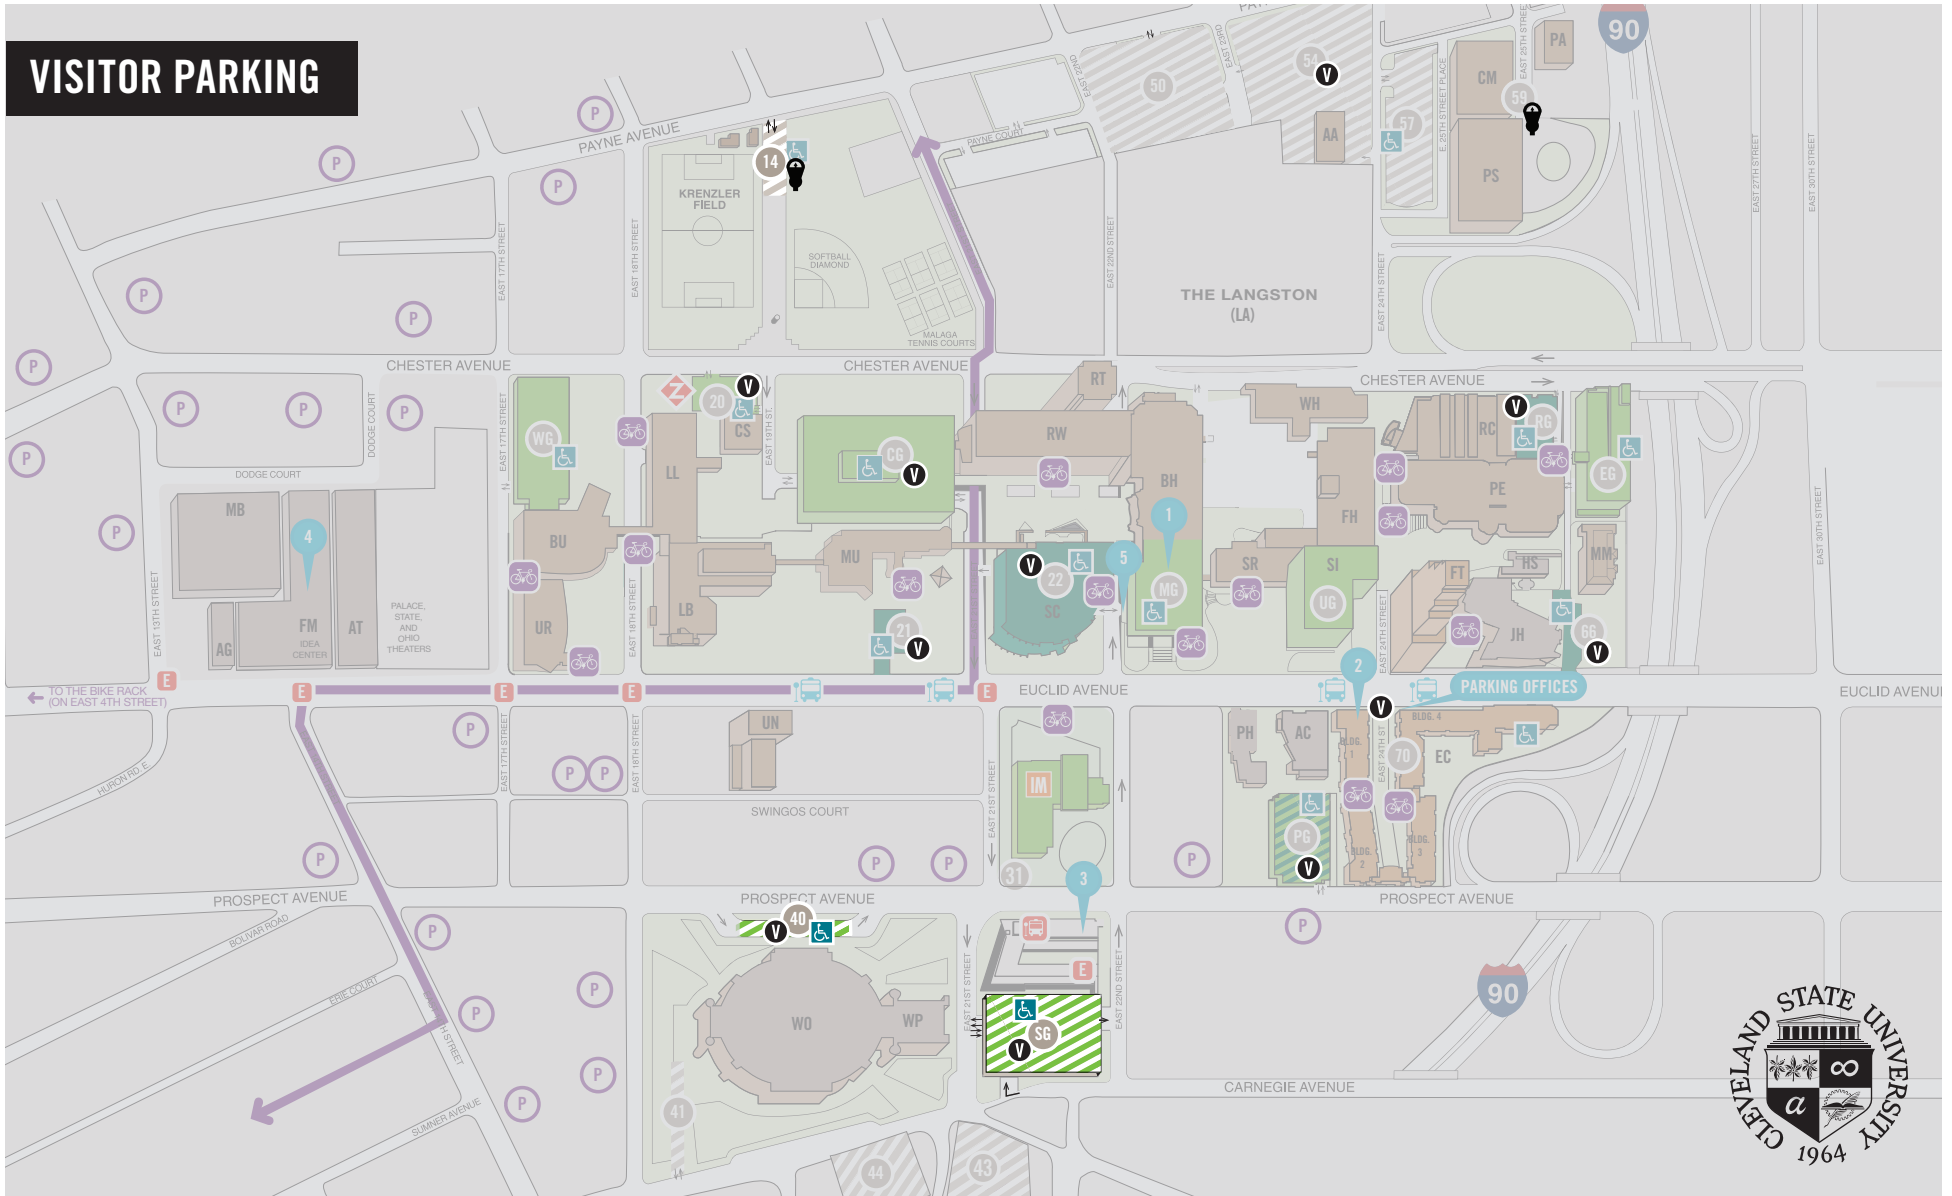

VISITOR PARKING

PARKING LOCATIONS

- Lot 14*** 14
- Lot 20 20
- Lot 21 21
- Lot 22 22
- Lot 31 31 RESERVED ONLY
- Lot 40*** 40

- Lot 41*** 41
- Lot 43 43 LOT 43/44 PERMITS
- Lot 44 44 LOT 43/44 PERMITS
- Lot 50 50
- Lot 54 54
- Lot 57 57
- Lot 59 59

- Lot RG* (Rec Center) RG
- Lot 66 66
- Lot 70 70
- Lot CG (Central Garage) CG E. 21ST ONLY
- Lot EG (East Garage) EG AFTER 3PM
- Lot MG (Main Classroom Garage) MG

- Lot PG (Prospect Garage)** PG
 - Lot SG (South Garage)*** SG
 - Lot UG (Underground Garage) UG
 - Lot WG (West Garage) WG AFTER 3PM
- Dropoff/Pickup Zone Metered Parking Available
- Visitors

Evening & Night Permit Parking available in all permit locations except PG and SG.

White permits valid in CG M-F 5:30 pm-11:59 pm and Saturday and Sunday.

Green permits valid in white lots M-F 5:30 pm-11:59 pm and Saturday and Sunday.

Overnight visitor parking in SG only.

*Rec permits and visitors only
**Visitor and PG permits only
***Location may close for special events