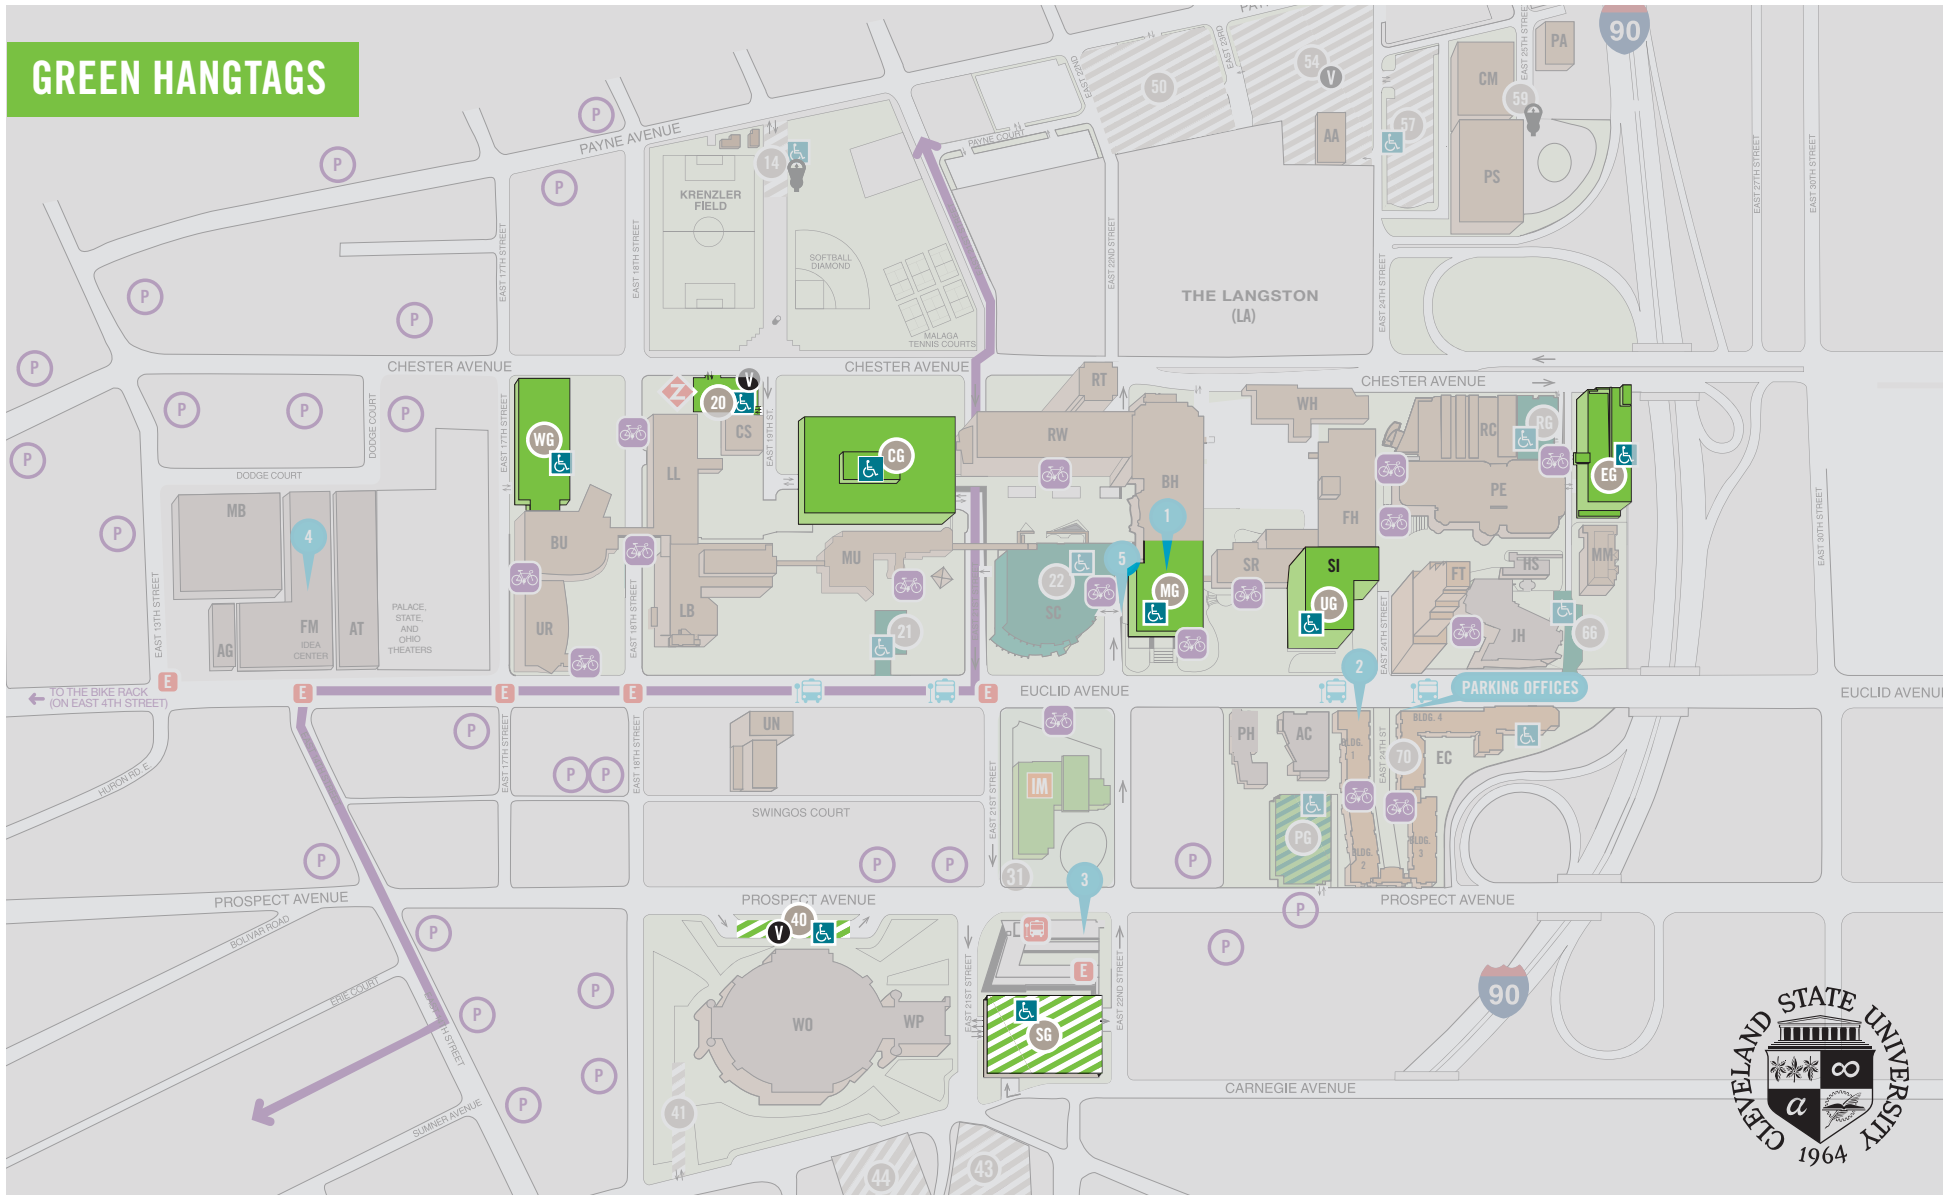

GREEN HANGTAGS

PARKING LOCATIONS

Lot 14***	14		
Lot 20	20		
Lot 21	21		
Lot 22	22		
Lot 31	31	RESERVED ONLY	
Lot 40***	40		

Lot 41***	41		
Lot 43	43	LOT 43/44 PERMITS	
Lot 44	44	LOT 43/44 PERMITS	
Lot 50	50		
Lot 54	54		
Lot 57	57		
Lot 59	59		

Lot RG* (Rec Center)	RG		
Lot 66	66		
Lot 70	70		
Lot CG (Central Garage)	CG		E. 21ST ONLY
Lot EG (East Garage)	EG		AFTER 3PM
Lot MG (Main Classroom Garage)	MG		
Lot PG (Prospect Garage)**	PG		

Lot SG (South Garage)***	SG		
Lot UG (Underground Garage)	UG		
Lot WG (West Garage)	WG		AFTER 3PM

Dropoff/Pickup Zone Metered Parking Available
 Visitors

Evening & Night Permit Parking available in all permit locations except PG and SG.

White permits valid in CG M-F 5:30 pm-11:59 pm and Saturday and Sunday.

Green permits valid in white lots M-F 5:30 pm-11:59 pm and Saturday and Sunday.

Overnight visitor parking in SG only.

**Rec permits and visitors only
 **Visitor and PG permits only
 ***Location may close for special events*