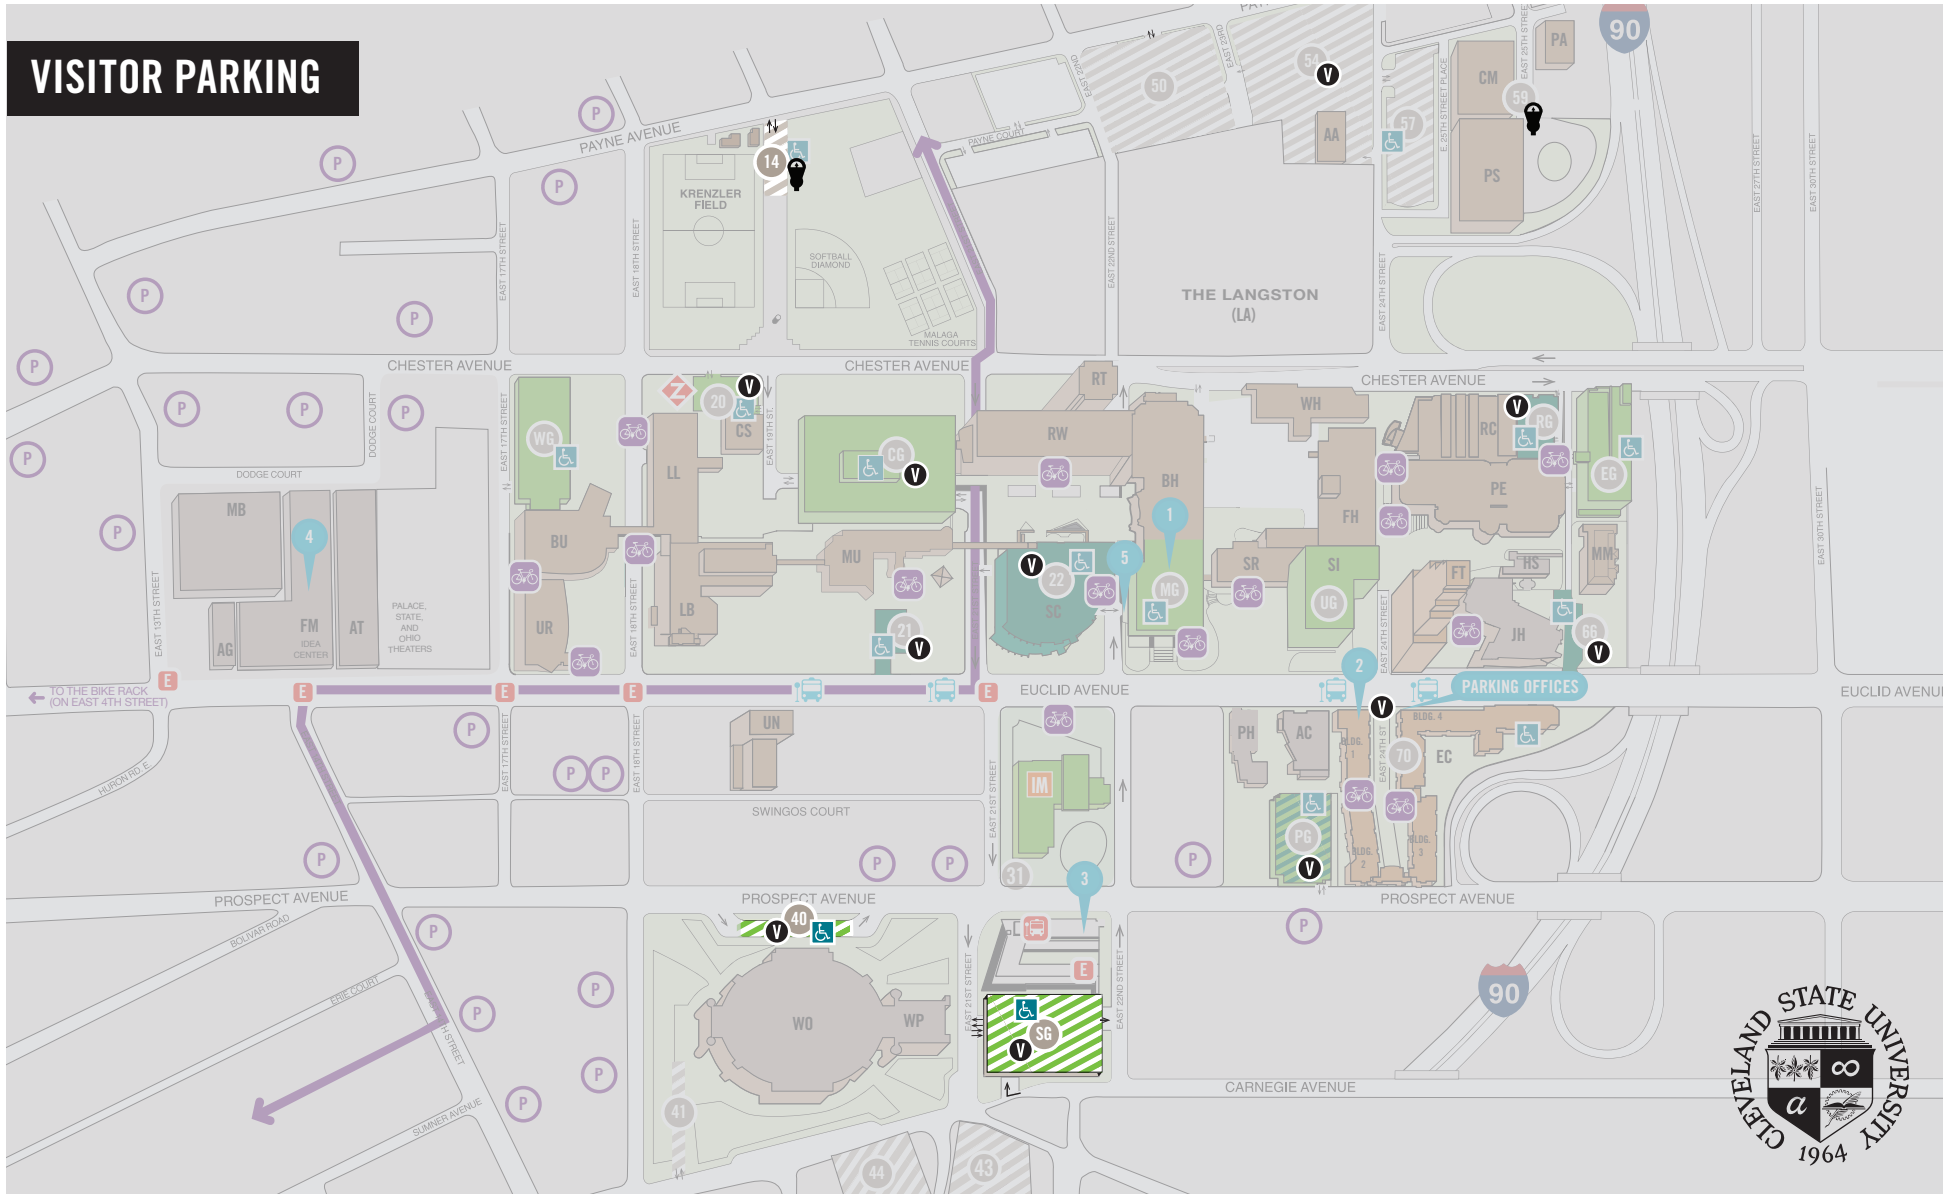

VISITOR PARKING

PARKING LOCATIONS

Lot 14***	14		
Lot 20	20		
Lot 21	21		
Lot 22	22		
Lot 31	31	RESERVED ONLY	
Lot 40***	40		

Lot 41***	41		
Lot 43	43	LOT 43/44 PERMITS	
Lot 44	44	LOT 43/44 PERMITS	
Lot 50	50		
Lot 54	54		
Lot 57	57		
Lot 59	59		

Lot RG* (Rec Center)	RG		
Lot 66	66		
Lot 70	70		
Lot CG (Central Garage)	CG		E. 21ST ONLY
Lot EG (East Garage)	EG		AFTER 3PM
Lot MG (Main Classroom Garage)	MG		

Lot PG (Prospect Garage)**	PG		
Lot SG (South Garage)***	SG		
Lot UG (Underground Garage)	UG		
Lot WG (West Garage)	WG		AFTER 3PM

Dropoff/Pickup Zone
 Metered Parking Available
 Visitors

Evening & Night Permit Parking available in all permit locations except PG and SG.

White permits valid in CG M-F 5:30 pm-11:59 pm and Saturday and Sunday.

Green permits valid in white lots M-F 5:30 pm-11:59 pm and Saturday and Sunday.

Overnight visitor parking in SG only.

*Rec permits and visitors only
 ***Visitor and PG permits only
 ***Location may close for special events