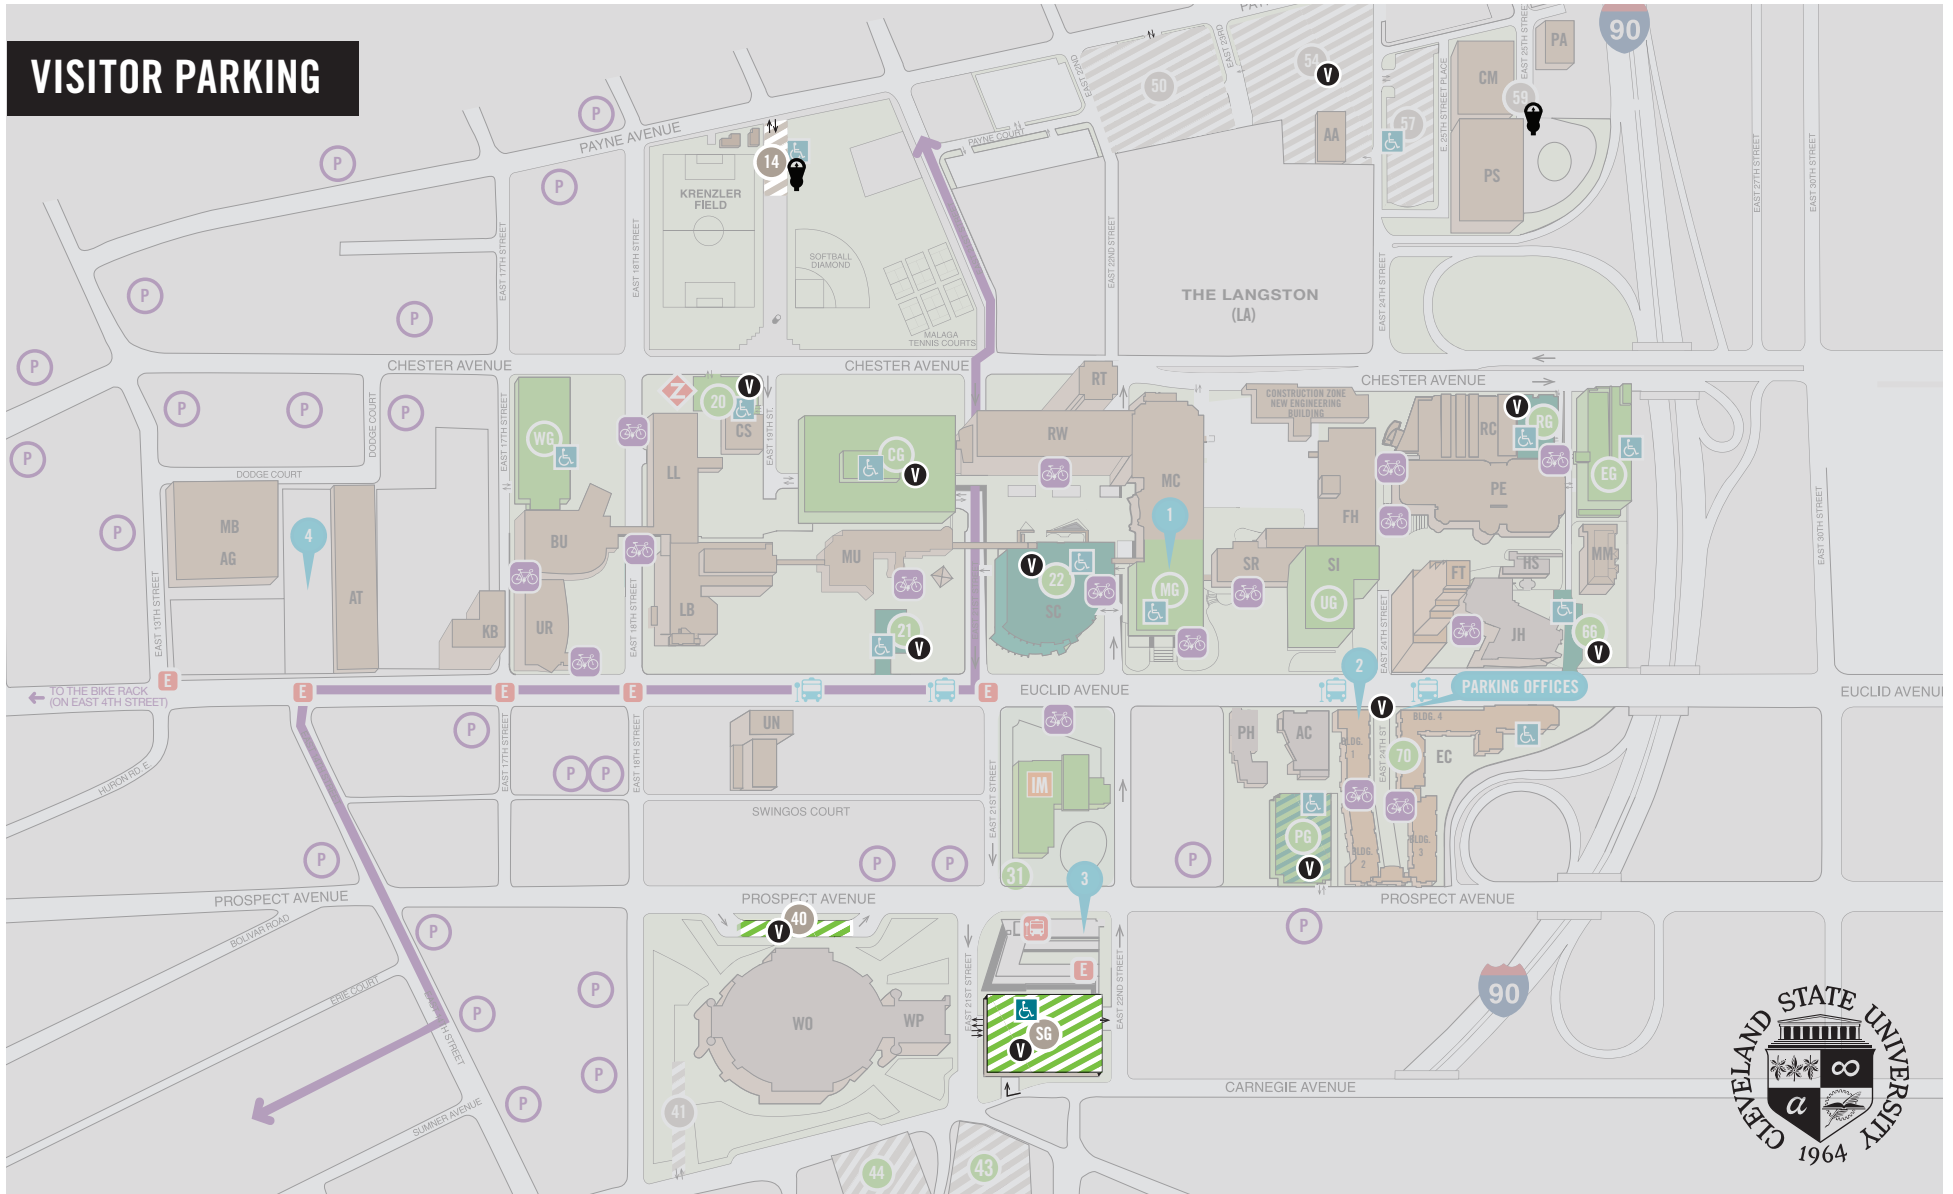

VISITOR PARKING

PARKING LOCATIONS

Lot 14*** 14			
Lot 20 20			
Lot 21 21			
Lot 22 22			
Lot 31 31		RESERVED ONLY	
Lot 40*** 40			
Lot 41*** 41			
Lot 43 43		LOT 43/44 PERMITS	
Lot 44 44		LOT 43/44 PERMITS	
Lot 45 45		LOT 45 PERMITS ONLY (E. 19TH ST., SOUTH OF CARNEGIE)	
Lot 50 50			
Lot 54 54			
Lot 57 57			
Lot 59 59			
Lot RG* (Rec Center) RG			
Lot 66 66			
Lot 70 70			
Lot CG (Central Garage) CG			
Lot EG (East Garage) EG			AFTER 3PM

Lot MG (Main Classroom Garage) MG		
Lot PG (Prospect Garage)** PG		
Lot SG (South Garage)*** SG		
Lot UG (Underground Garage) UG		
Lot WG (West Garage) WG		

AFTER 3PM

Metered Parking Available

Evening & Night Permit Parking available in all permit locations except PG and SG.

White permits valid in CG M-F 5:30 pm-11:59 pm and Saturday and Sunday.

Green permits valid in white lots M-F 5:30 pm-11:59 pm and Saturday and Sunday.

Overnight visitor parking in SG only.

*Rec permits only
**Visitor and PG permits only
***Location may close for special events