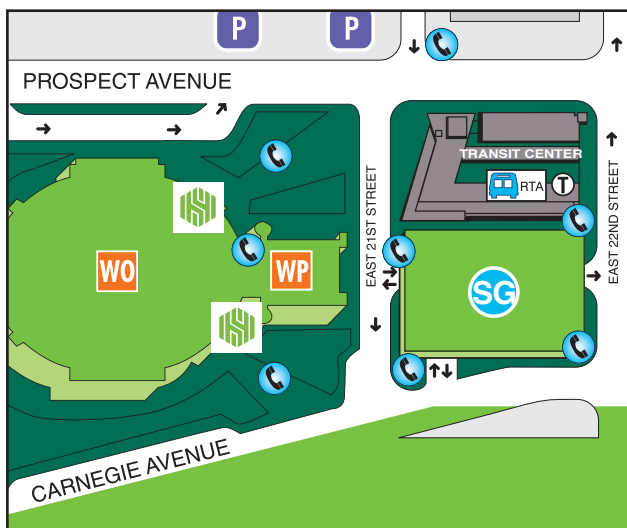

NORTHEAST OHIO ARTICULATION WORKSHOP PARKING PASS

Parking is in the South Garage (Lot SG). Present your parking pass when entering the garage.

After parking, you will head to the Student Center, which is located at 2121 Euclid Ave. Check-in will take place on the first floor beginning at 8:00 a.m. The program begins promptly at 8:30 a.m.