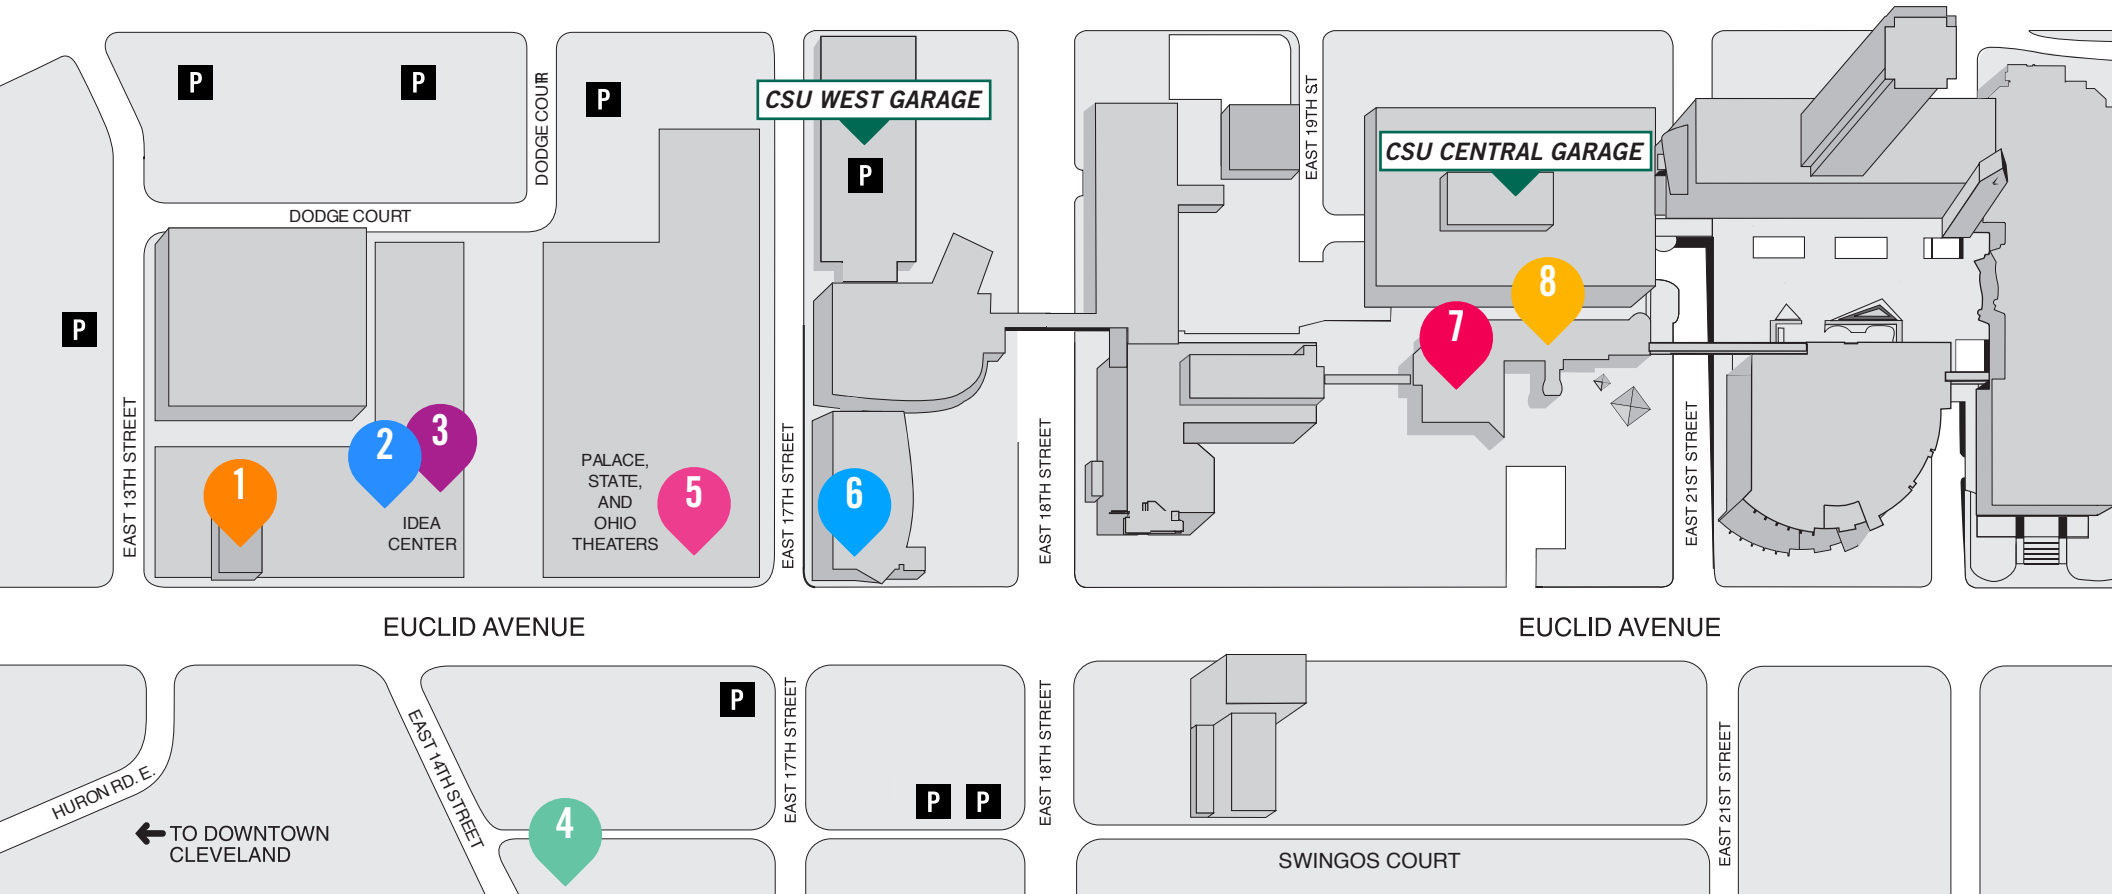

AHA! FESTIVAL MAP

P Where to Park:

Looking for a place to park your car? Visit these websites for convenient parking options:

- csuohio.edu/parking/general-information-visitor-parking-information
- playhousesquare.org/plan-your-visit-main/directions-parking

T Ticket Information

Tickets for individual festival events range from \$10 to \$35, with many additional free performances and talks. Registration is required for almost all events. For a full list of pricing, to purchase individual tickets or to reserve your seat, visit the Playhouse Square box office or AHACSU.COM.

MAP KEY

- | | |
|--|-----------------------------|
| 1 The Galleries at CSU | 6 Festival Lounge |
| 2 Gund Dance Studio
@ IDEA CENTER | 7 Waetjen Auditorium |
| 3 Westfield Insurance Studio
@ IDEA CENTER | 8 Drinko Hall |
| 4 Hanna Theatre | P Parking Lot |
| 5 Playhouse Square:
State, Ohio, Allen Theatres, Connor Palace | |