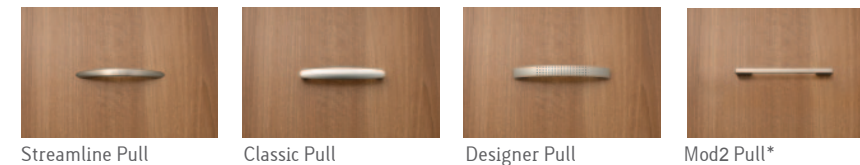

Power/data access options in 6" vertical increments.

Unique bullnose edge option for Contrada tables and work surfaces.

Contrada Power Arch divides space, distributes power and data.

Over 80 laminate color options

Standard trim colors* in 3 finish options (smooth, textured, frost).

Standard pull finish - brushed nickel

*Coming Spring 2012 – Designer White and Platinum trim, Mod2 pull.

Visit Trendway.com to learn more about Choices and Contrada.