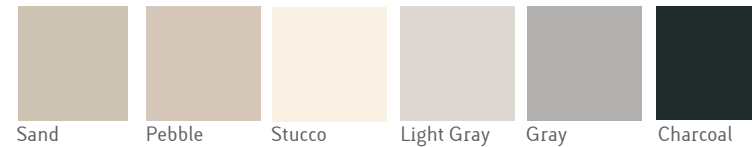

Power/data access options in 6" vertical increments.

Unique bullnose edge option for Contrada tables and work surfaces.

Contrada Power Arch divides space, distributes power and data.

Over 80 laminate color options

Standard trim colors* in 3 finish options (smooth, textured, frost).

Standard pull finish - brushed nickel

*Coming Spring 2012 – Designer White and Platinum trim, Mod2 pull.

Visit Trendway.com to learn more about Choices and Contrada.