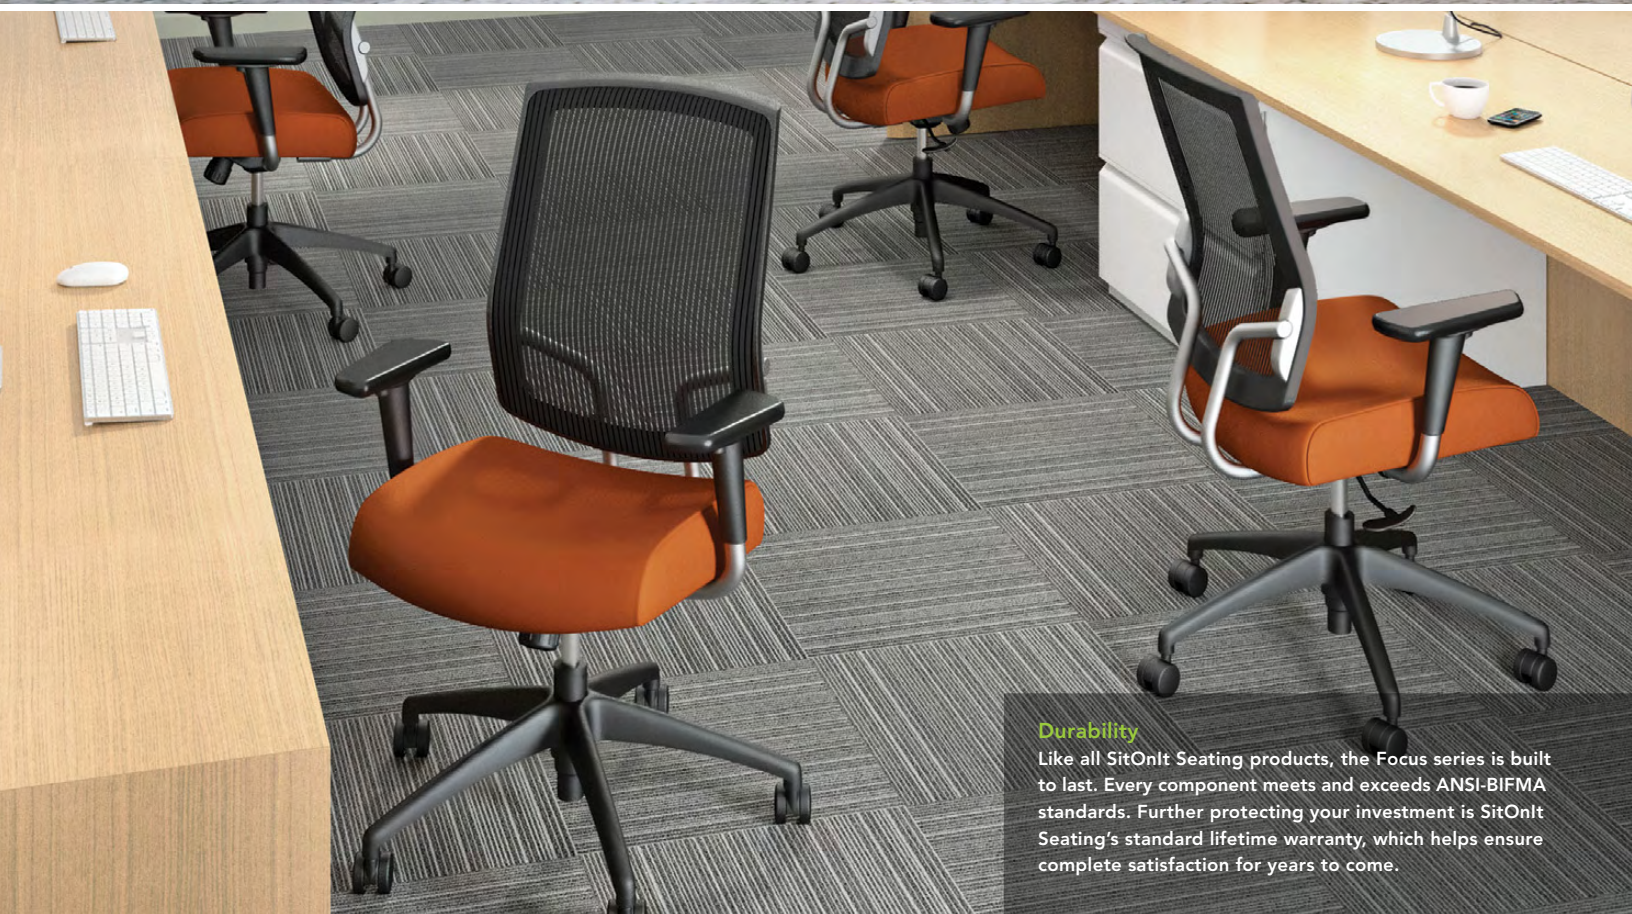

Durability

Like all SitOnIt Seating products, the Focus series is built to last. Every component meets and exceeds ANSI-BIFMA standards. Further protecting your investment is SitOnIt Seating's standard lifetime warranty, which helps ensure complete satisfaction for years to come.