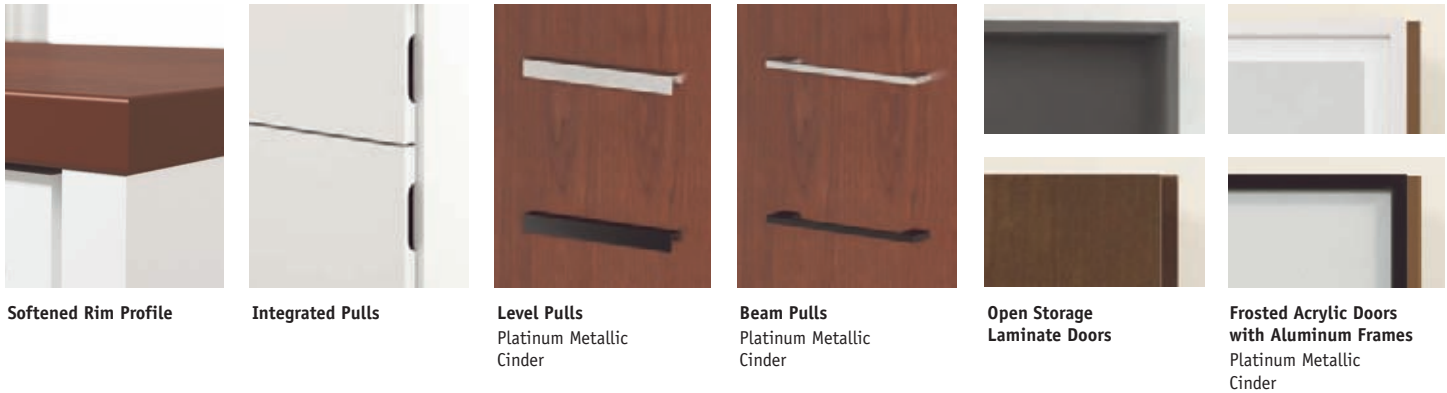

Renegade™ Features