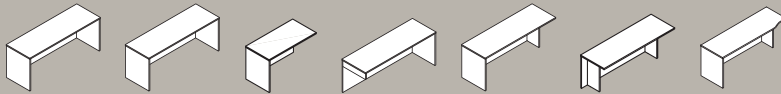

Renegade™ Product Offering

Desks

Shells

Bridges, Returns and Corner Units

Credenzas

Highback Organizers and Wall Mount Cabinets