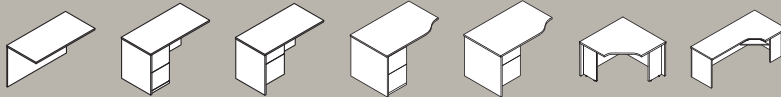

Bridges, Returns and Corner Units