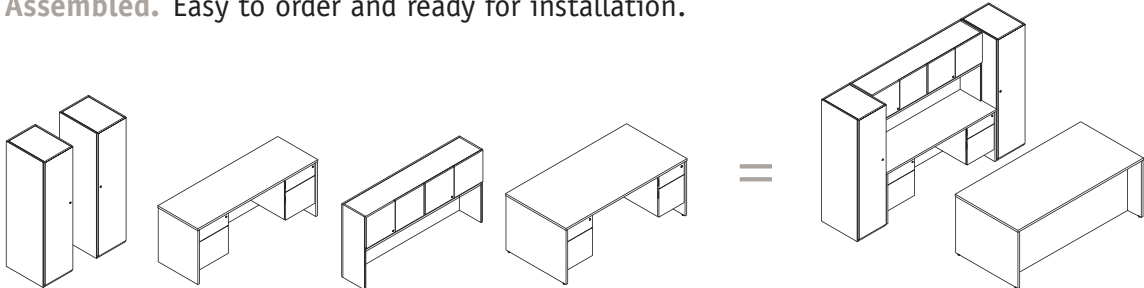

Renegade™

Casegoods

NATIONAL

Furniture with Personality

If rebellion is about the confidence to go anywhere, then meet the latest rebel in collaborative, yet personalized space, Renegade.

Renegade™ Caseloads, Integrated Pulls, Amber Laminate
Mix-it® Seating, Echo Crystal

Assembled. Easy to order and ready for installation.

Today's workplace is ever evolving. Yesterday's private office now houses multiple people performing wildly different job functions. The odd-shaped mail room is now a manager's new, "custom" office. From the standard office to open plan and mobile workforces to teaming as well as those areas requiring your creative hat, Renegade thrives in space innovation. This go anywhere and look great laminate casegood series gives durability a new sense of style with mix and match laminate options, layered surfaces and tiered storage. Fully assembled and shell based components create versatility for the way your organization works today and tomorrow with incredible affordability. Not to mention, sustainable attributes such as being certified SCS Indoor Advantage™ and level™ 2 and available with FSC-Certified wood; all which can contribute to LEED® points.