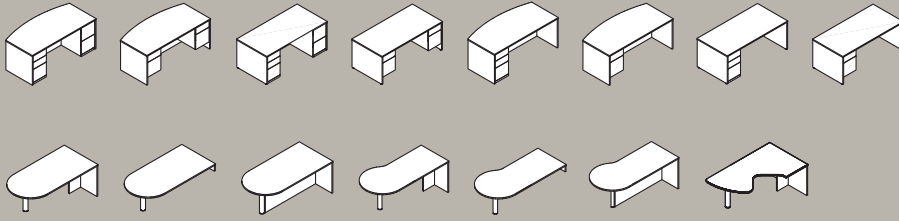

Renegade™ Product Offering

Desks