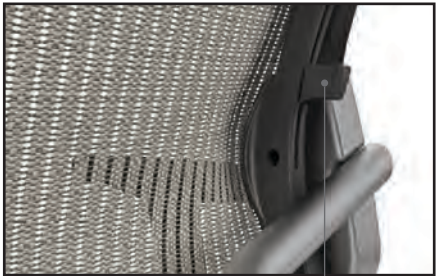

# ERGONOMICS AND SUPPORT

**NEW!**  
ADJUSTABLE LUMBAR

Mesh supports back and offers built in lumbar support

Fully adjustable arms to meet the size range of users and their functional needs. Adjustments include height, front to back, width and pivot

Warranted up to 300 lbs.

Heavy Duty 24/7 option

Pneumatic seat-height adjustment accommodates a wide range of users, adjusting 16.75"-22.5"

Mechanism Options: enhanced synchro, knee tilt and swivel tilt

Optional adjustable lumbar support for increased ergonomics and comfort

Molded seat foam for ultimate short term and long lasting comfort

Seat depth adjustment

Waterfall Seat

The tilt lock offers a back lock feature to ensure correct posture and support