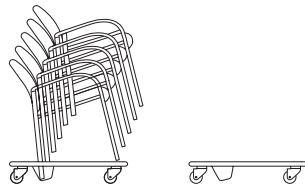

Focus Side Stacking Cart 56-Cart

	CART WITH 5 CHAIRS	STACKING CART
OVERALL WIDTH	24	24
OVERALL WIDTH ARMLESS	24.5	
OVERALL WIDTH WITH ARMS	24.5	
OVERALL DEPTH	38	31
OVERALL HEIGHT	55.75	9.5

Dimensions are in inches.