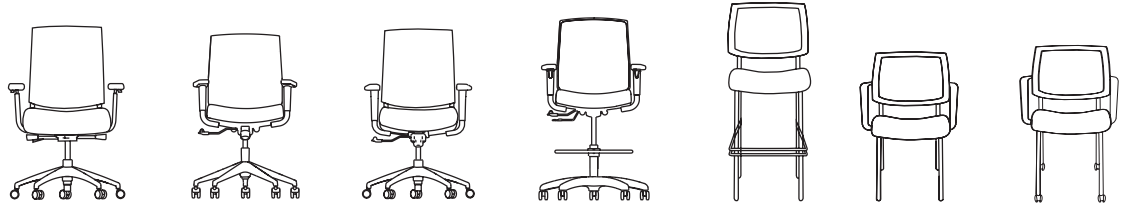

FOCUS®

MODELS

	EXECUTIVE	WORK MIDBACK	WORK HIGHBACK	TASK STOOL	CAFÉ STOOL	SIDE	SIDE W/CASTERS
MODEL NO.	No. 5624	No. 5622	No. 5623	No. 5622 s1	No. 5651 s2	No. 5651	No. 5641
OVERALL WIDTH ARMLESS	20	20	20	20	20.5	20.5	20.5
OVERALL WIDTH WITH ARMS	27	27.3	27.5	27.3	24.5	24.5	24.5
OVERALL DEPTH	28.25	25	26	25	26	26	26
OVERALL HEIGHT	39.5	35	39	41.6	46.5	34	34
SEAT WIDTH	19	19	19	19	18	18	18
SEAT DEPTH	18.5	18.5	18.5	18.5	18.5	18.5	18.5
SEAT HEIGHT	17.5-21.5	16.75-22.5	16.75-22.5	21-29	31	18	18
BACK WIDTH	18.25	18.25	18.25	18.3	20.5	20.5	20.5
BACK HEIGHT	23.5	20	23.5	20	18	18	18
WEIGHT ARMLESS	37.5 lbs.	35.5 lbs.	36.5 lbs.	39.5 lbs.	30 lbs.	21 lbs.	21 lbs.
WEIGHT WITH ARMS	44.5 lbs.	41.5 lbs.	42.5 lbs.	45.5 lbs.	38 lbs.	24 lbs.	24 lbs.
WEIGHT RATING	300 lbs.	300 lbs.	300 lbs.	300 lbs.	300 lbs.	300 lbs.	300 lbs.

Dimensions are in inches.