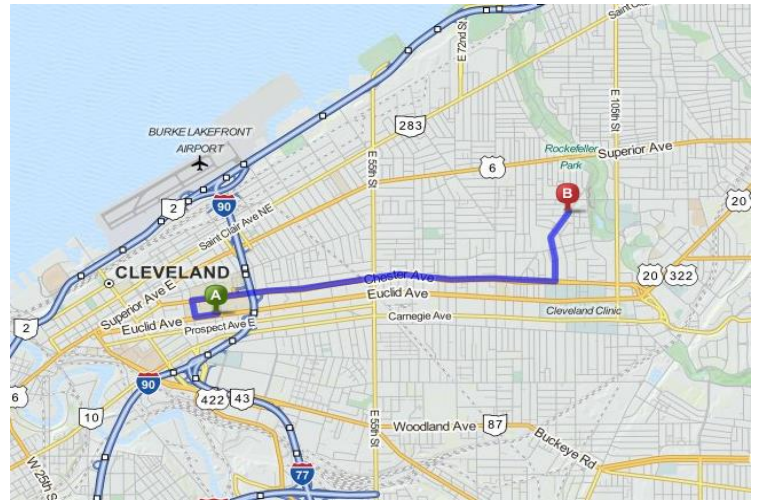

216.623.2835

Tutoring Hours:

M-TH 3:00-6:00 pm

Phone: 216.623.6997

Fax: 216.623.6999

[Enter Your Own Directions in Google Maps](#)

Driving directions to 1566 Crawford Rd. Cleveland, OH 44106

1. Start out going west on Euclid Ave/US-20 W 0.2 mi toward E 21st St.
2. Turn right onto E 18th St. 0.1 mi
If you reach E 17th St you've gone a little too far
3. Take the 1st right onto Chester Ave/US-322 2.9 mi E.
If you reach Payne Ave you've gone about 0.1 miles too far
4. Turn left onto E 89th St. 0.4 mi
E 89th St is just past E 87th St
If you reach E 90th St you've gone a little too far
5. E 89th St becomes Crawford Rd. 0.3 mi
6. 1566 CRAWFORD RD is on the left.
Your destination is just past Kenmore Ave
If you reach Wade Park Ave you've gone about 0.1 miles too far

Travel Time: About 10 minutes (3.82 mi)

Transit directions to 1566 Crawford Rd. Cleveland, OH 44106

- 2121 Euclid Ave
Cleveland, OH 44115
- Walk to Payne Av & E 22ND St
About 7 min , 0.3 mi
- Payne Av & E 22ND St
- 38 towards 38 St. Clair/East 129th
18 min (27 stops)
- Hough Av & E 93RD St
- Walk to 1566 Crawford Rd
About 6 min , 0.3 mi
- 1566 Crawford Rd
Cleveland, OH 44106

Travel Time: About 31 minutes