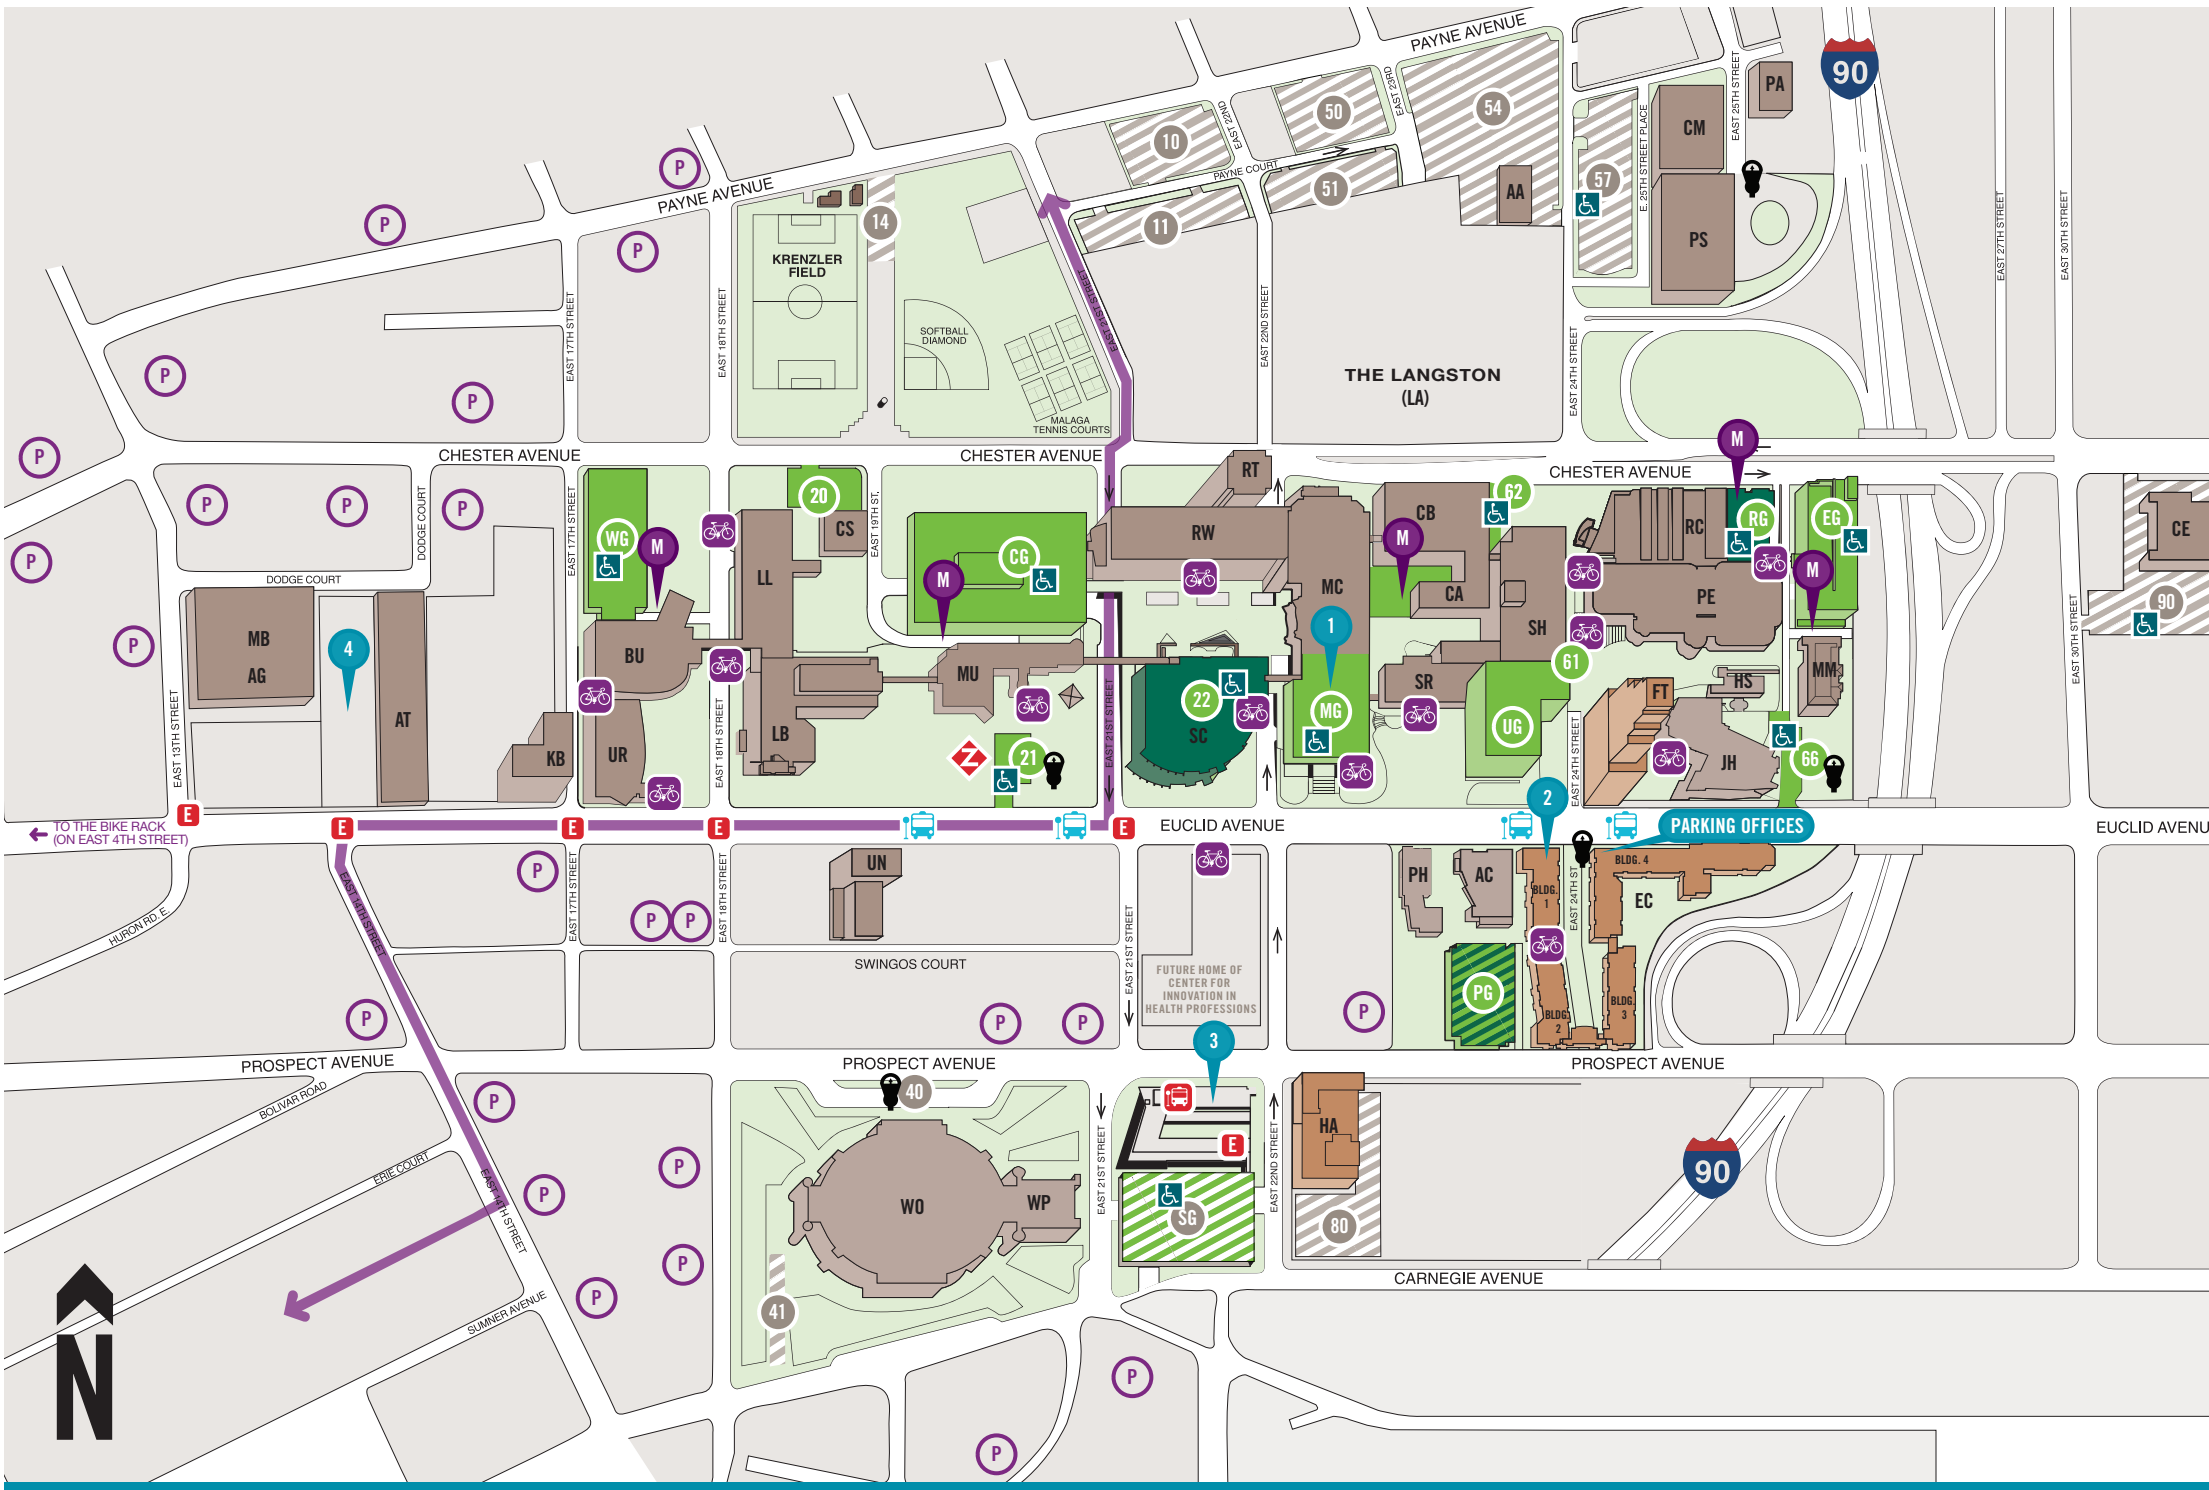

CSU Campus Map & Key

BUILDING CODES

AMC Annex	AA	Parker Hannifin Hall	PH
Parker Hannifin Administration Center	AC	Physical Education	PE
Allen Theater	AT	Plant Annex	PA
Art Gallery	AG	Plant Services	PS
Business College	BU	Recreation Center	RC
MAGNET Building	CM	Rhodes Tower	RT
Campus Safety	CS	Rhodes West	RW
Chester Building	CB	Science Building	SI
Chester Building Annex	CA	Science & Research Center	SR
Euclid Commons	EC	Stilwell Hall	SH
Fenn Tower	FT	Student Center	SC
Health Sciences	HS	Union Building	UN
Heritage Hall	HA	Urban Affairs Building	UR
Julka Hall	JH	Wolstein Center	WO
Keith Building	KB	Wolstein Center Pavilion & Banquet Center	WP
The Langston	LA		
Law Building	LB		
Law Library	LL		
Library	RT		
Middough Building	MB		
Main Classroom Building	MC		
Mather Mansion	MM		
Music & Communication	MU		

White Hangtag Lot CSU ONLY	
Green Hangtag Lot CSU ONLY	
Visitor Parking Only	
Green/White/Pay Per Hour Lot	
Visitor Parking & PG Hangtags Only	

Public Parking	
Pay Per Hour Lot	
Metered Parking Available	
Handicap Parking Available	
Handicap Parking Only	
Motorcycle Parking	

Campus411 All-in-One	
Undergraduate Admissions & Welcome Center	
Transit Center	
CSU Arts Campus	
Resident Housing	

Health Line Stop	
RTA Stop	
RTA E-Line Stop (Free Trolley)	
Zip Car Station	
Bike Parking Available	
Downtown Cleveland Bike Tour Path	

Evening Hangtag Parking available in all lots, except Lot 22, PG and SG.