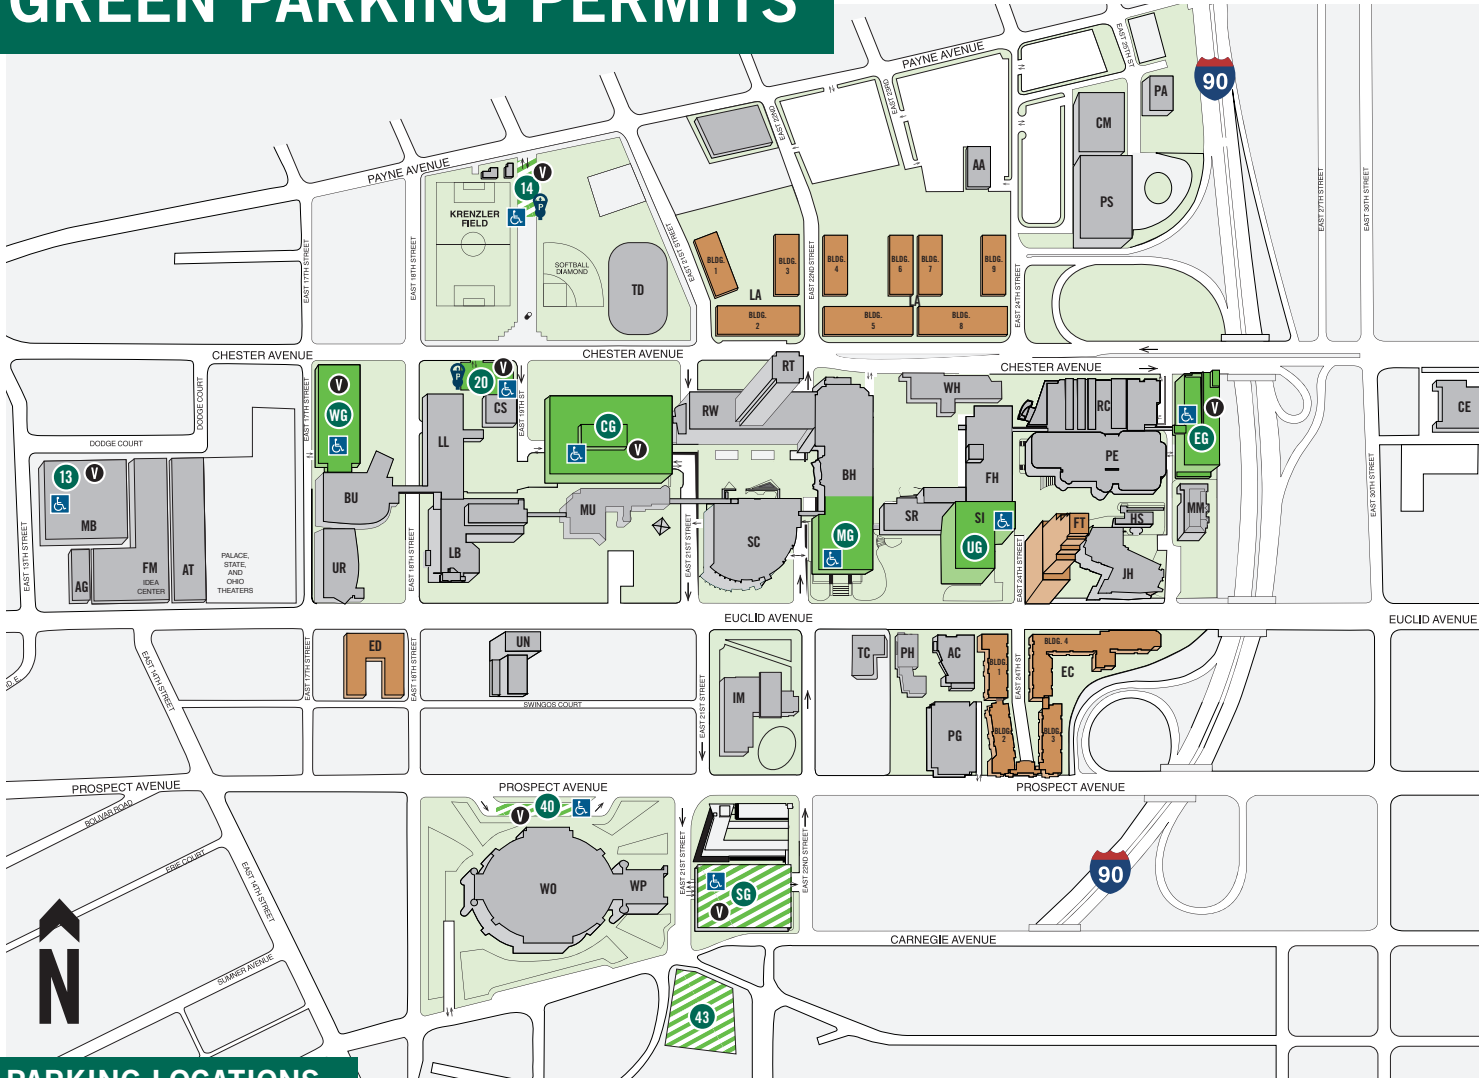

## BUILDING CODES

Allen Theatre	AT	Parker Hannifin Administration Center	AC
AMC Annex	AA	Parker Hannifin Hall	PH
Berkman Hall	BH	Physical Education	PE
Bert L. Wolstein Hall College of Law	LB	Plant Annex	PA
Campus Safety	CS	Plant Services	PS
Center for Innovation in Medical Professions	IM	Recreation Center	RC
Cole Center	CE	Rhodes Tower	RT
Edge Building	ED	Rhodes West	RW
Euclid Commons	EC	School of Film & Media Arts	FM
Fenn Hall	FH	Science Building	SI
Fenn Tower	FT	Science and Research Center	SR
Glickman-Miller Hall Levin College of Public Affairs and Education	UR	Student Center	SC
Health Sciences	HS	The Galleries at CSU	AG
Julka Hall	JH	Trinity Commons Veterans Success Center	TC
Langston Apartments	LA	Union Building	UN
Law Library	LL	Wallingford Building	WA
MAGNET Building	CM	Washkewicz Hall	WH
Mather Mansion	MM	Wolstein Center	WO
Medical Mutual Tennis Dome and Pavilion	TD	Wolstein Center Pavilion and Banquet Center	WP
Michael Schwartz Library	RT		
Middough Building	MB		
Monte Ahuja Hall College of Business	BU		
Music and Communication	MU		

## PARKING LOCATIONS

- Lot 13 All Day  
All Parking After 4 p.m.  
with CSU Permit
- Lot 14
- Lot 20

- Lot 40
- Lot 43 Lot 43 Permits
- Central Garage
- East Garage After 3 p.m.

- Main Garage
- South Garage
- Underground Garage
- West Garage

*Evening & Night Permit Parking available in all permit locations except PG and SG. No overnight re-entry 11 p.m.–6 a.m. in MG/UG.*

*Green permits valid in white lots M–F 5:30 p.m.–11:59 p.m., and Saturday and Sunday 5 a.m.–11:59 p.m.*

*Overnight visitor parking in SG only.*

- Green Permit Lot  
CSU ONLY
- Green/White
- Resident Housing

- Handicap Parking Available
- Metered Parking Available
- Visitor/Short-Term Parking Based on Availability