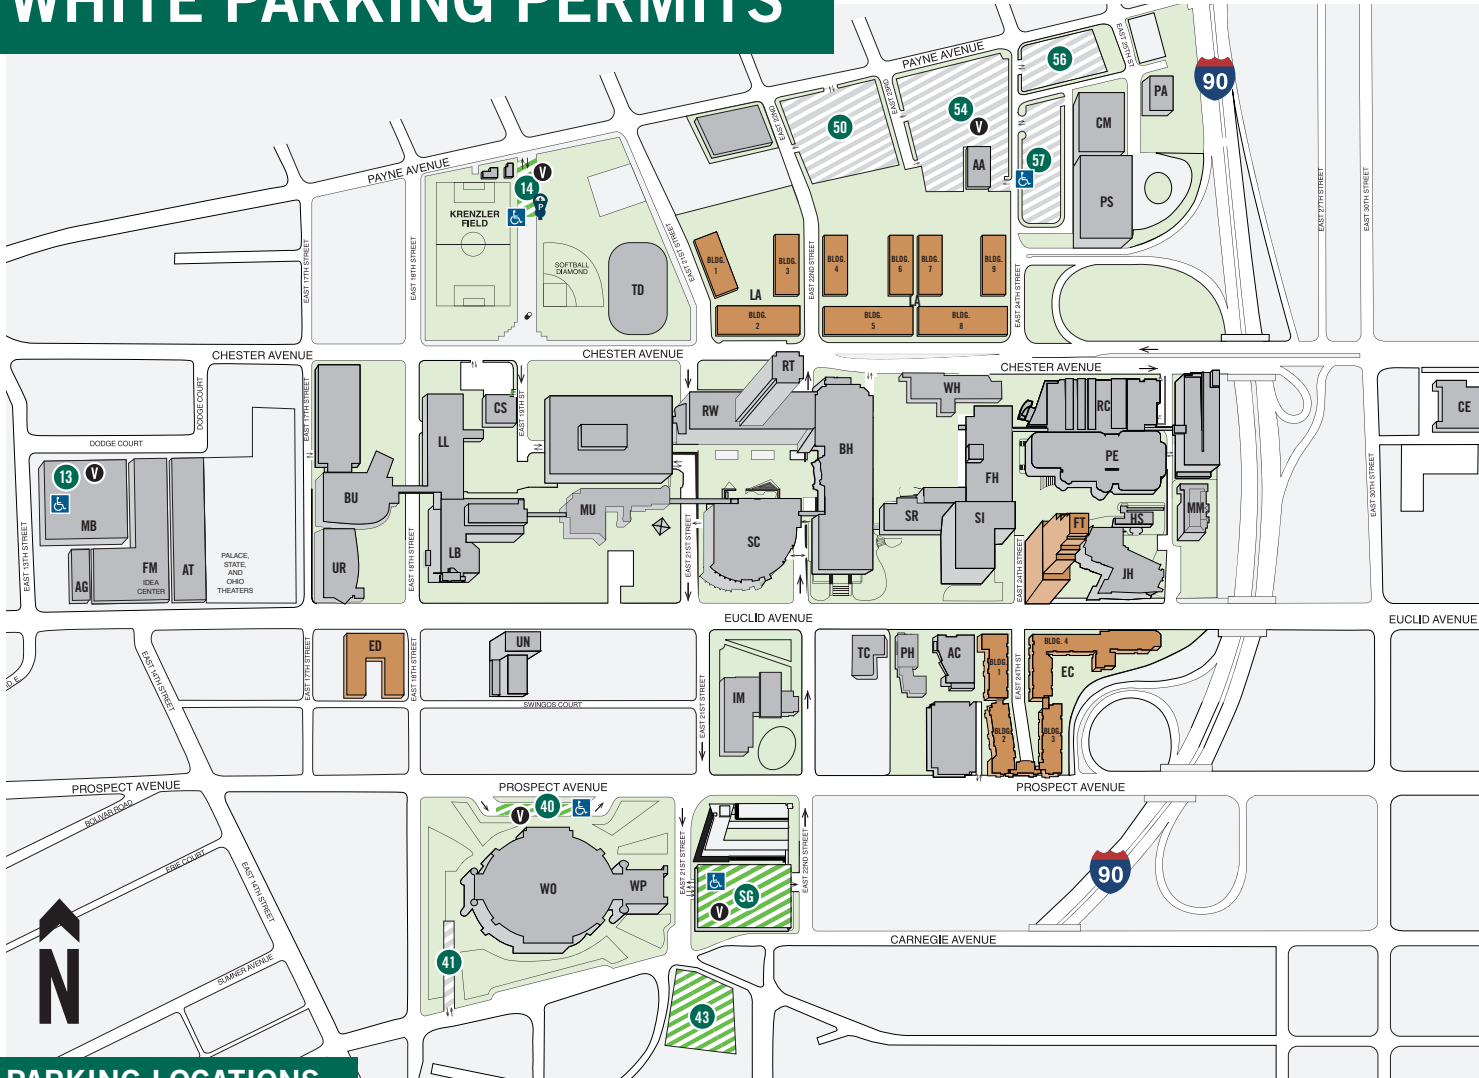

## BUILDING CODES

Allen Theatre	AT	Parker Hannifin Administration Center	AC
AMC Annex	AA	Parker Hannifin Hall	PH
Berkman Hall	BH	Physical Education	PE
Bert L. Wolstein Hall College of Law	LB	Plant Annex	PA
Campus Safety	CS	Plant Services	PS
Center for Innovation in Medical Professions	IM	Recreation Center	RC
Cole Center	CE	Rhodes Tower	RT
Edge Building	ED	Rhodes West	RW
Euclid Commons	EC	School of Film & Media Arts	FM
Fenn Hall	FH	Science Building	SI
Fenn Tower	FT	Science and Research Center	SR
Glickman-Miller Hall Levin College of Public Affairs and Education	UR	Student Center	SC
Health Sciences	HS	The Galleries at CSU	AG
Julka Hall	JH	Trinity Commons Veterans Success Center	TC
Langston Apartments	LA	Union Building	UN
Law Library	LL	Wallingford Building	WA
MAGNET Building	CM	Washkewicz Hall	WH
Mather Mansion	MM	Wolstein Center	WO
Medical Mutual Tennis Dome and Pavilion	TD	Wolstein Center Pavilion and Banquet Center	WP
Michael Schwartz Library	RT		
Middough Building	MB		
Monte Ahuja Hall College of Business	BU		
Music and Communication	MU		

## PARKING LOCATIONS

- Lot 13 All Day  
All Parking After 4 p.m.  
with CSU Permit
- Lot 14
- Lot 40

- Lot 41
- Lot 43 Lot 43 Permits
- Lot 50
- Lot 54

- Lot 56
- Lot 57
- South Garage

White permits valid in CG M-F  
5:30 p.m.–11:59 p.m., and  
Saturday and Sunday.

Overnight visitor parking in SG  
only 5 a.m.–11:59 p.m.

- Green/White
- Resident Housing
- White Permit Lot  
CSU ONLY

- Handicap Parking Available
- Metered Parking Available
- Visitor/Short-Term Parking  
Based on Availability